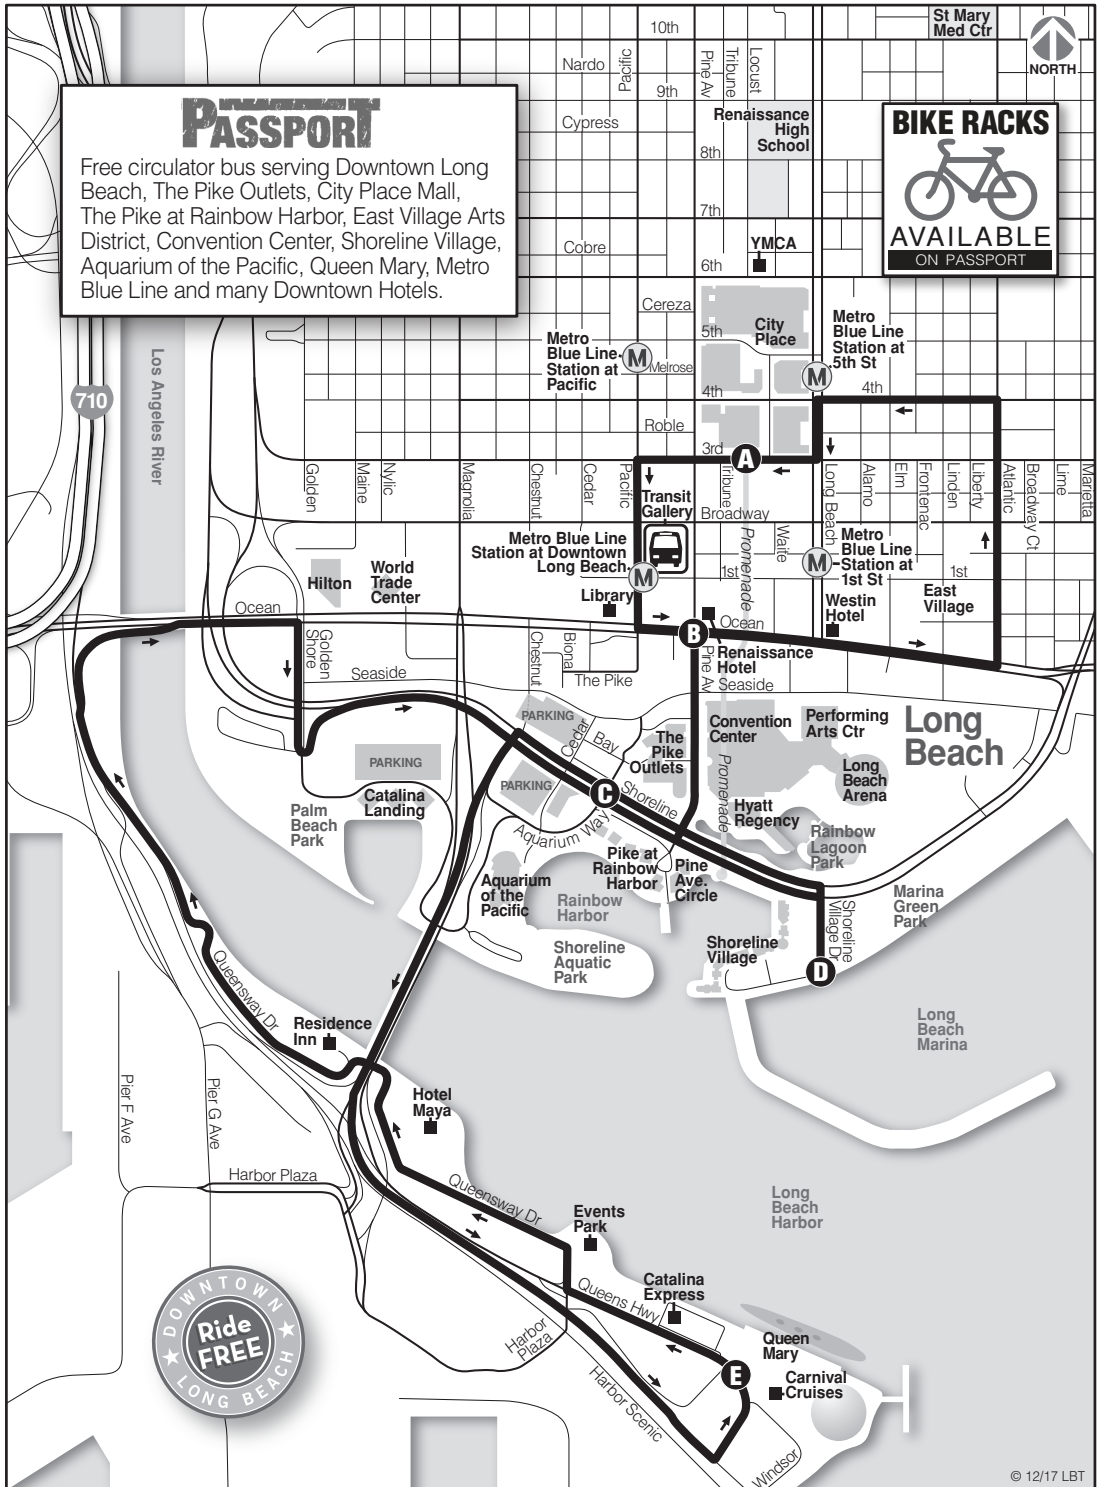

Passport

Free Service between Downtown Long Beach and Queen Mary